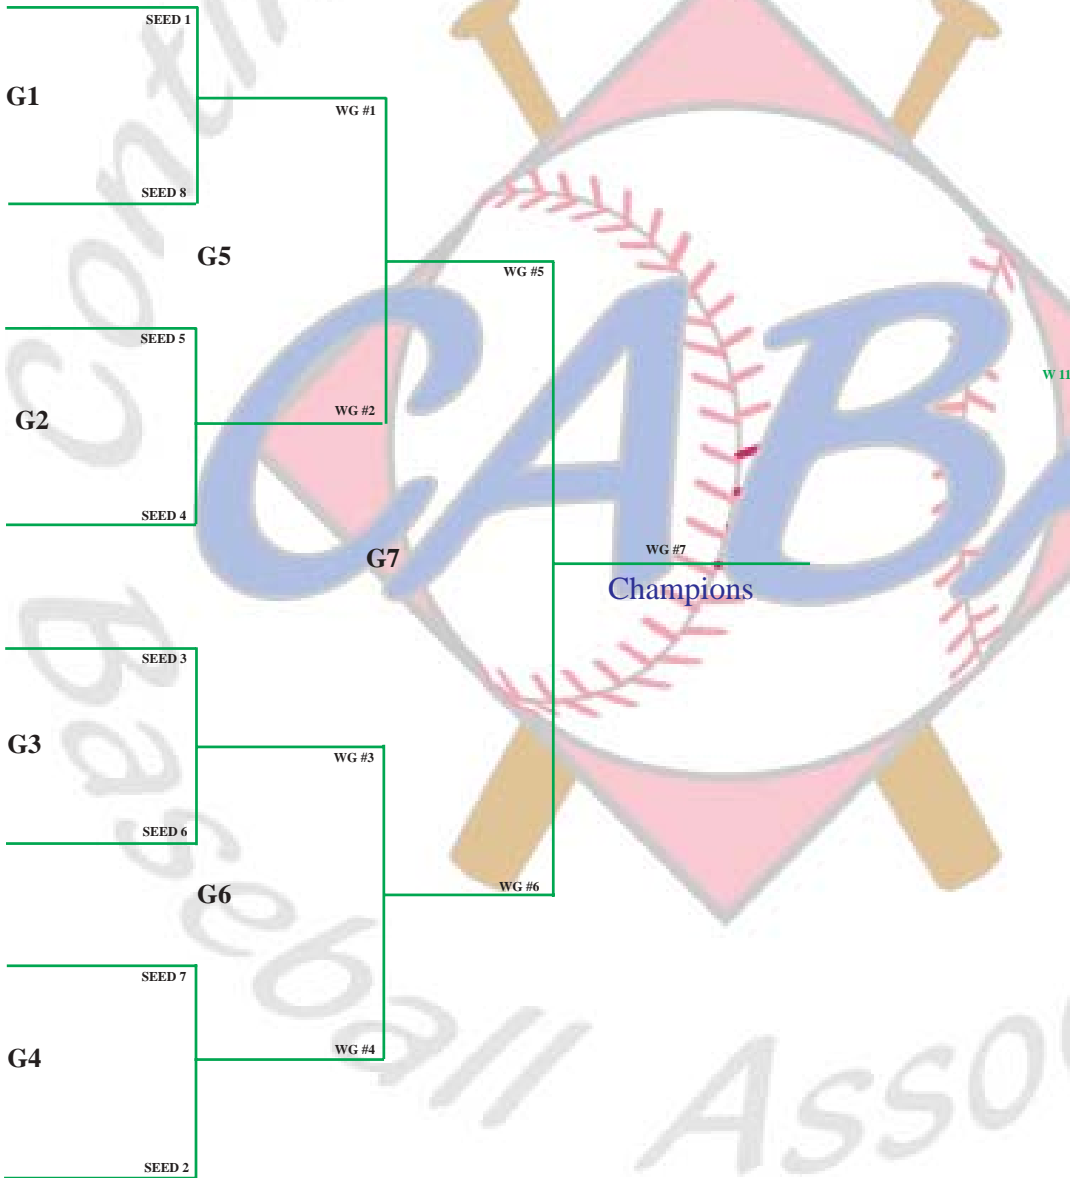

The Greatest Show On Dirt!

Continental Amateur Baseball Association Official 8 Team Single Elimination Bracket

The Greatest Show On Dirt!

Round 1 Round 2 Round 3
V - Visiting Team
H - Home Team

Round 1 Round 2 Round 3